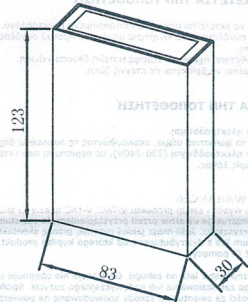

WEEE Number: 80133970

INSTALLATION INSTRUCTION

LED LIGHT

TECHNICAL DATA:

Model No.	VT-844
Power:	4W
Input Voltage:	AC:220-240V,50/60Hz
Lumens:	150lm
Beam Angle:	41
CRI:	>80
Protection Rating:	IP67

2 YEARS WARRANTY

STRUCTURE & SIZE

INSTALLATION DIAGRAM: