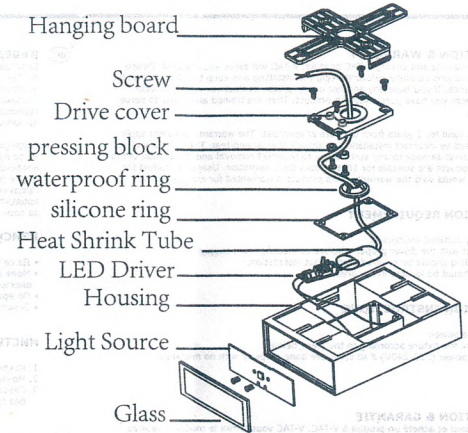

WEEE Number: 80133970

INSTALLATION INSTRUCTION

LED LIGHT

TECHNICAL DATA:

Model No.	VT-844
Power:	4W
Input Voltage:	AC:220-240V,50/60Hz
Lumens:	150lm
Beam Angle:	41
CRI:	>80
Protection Rating:	IP67

2 YEARS WARRANTY

STRUCTURE & SIZE

INSTALLATION DIAGRAM: