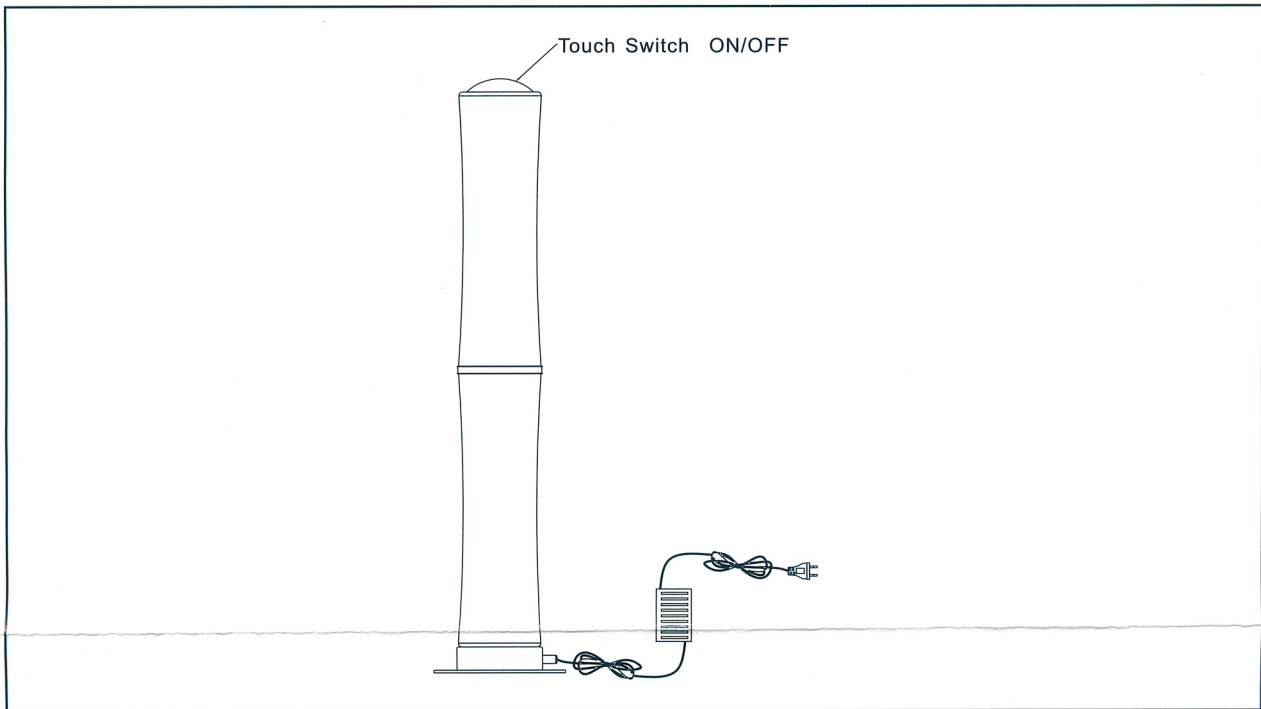

INNOVATIVE LED LIGHTING

INSTRUCTION MANUAL

MODEL: VT-7048

TECHNICAL PARAMETERS

- * Traic Dimming
- * AC Voltage: AC 220-240V. 50/60Hz
- * Material: Aluminum + PC lamp body
- * Protection Rating: IP20 (for Indoor use only)

Attentions

Cut off the power before installation

The installation must be operated by professional technician.

Change the lamp shade in case if its broken

Cut off the power in case of abnormal performance and contact professional technician or local dealer.